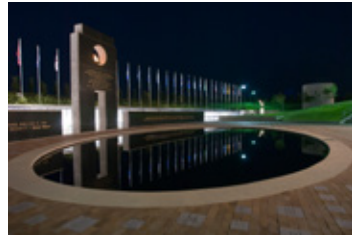

June 2002, Narcissus

May 2010,
Commencement

November 2011,
Opera

May 2011, Exercising

October 2012, Yell Like Hell

July 2006, PSU Veterans Memorial

October 2010, Laser Etching Names of the Fallen

All photographic images within the Bicknell Family Center for the Arts gallery space were produced by Miller's/MPIX.

west wall

images

May 2014, Kansas Kids Fitness

April 2013, Kansas Technology Center

July 2011, Biology Field Trip

August 2014, Nation Hall Check-in

west wall continued

west wall images *continued*